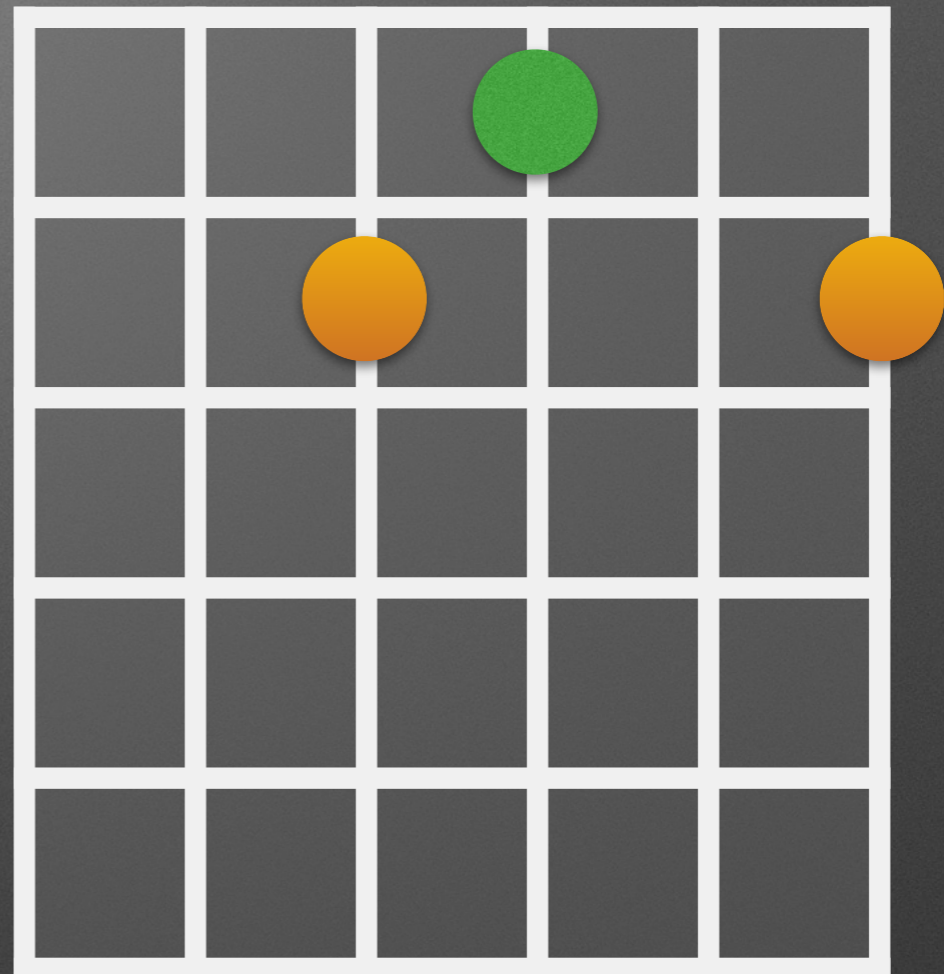

Chain of Fool

Still Haven't Found What I'm Looking

Just Can't Wait to Be King

Walk Me Home (Drop D)

The Best

Open G Tuning

E

A