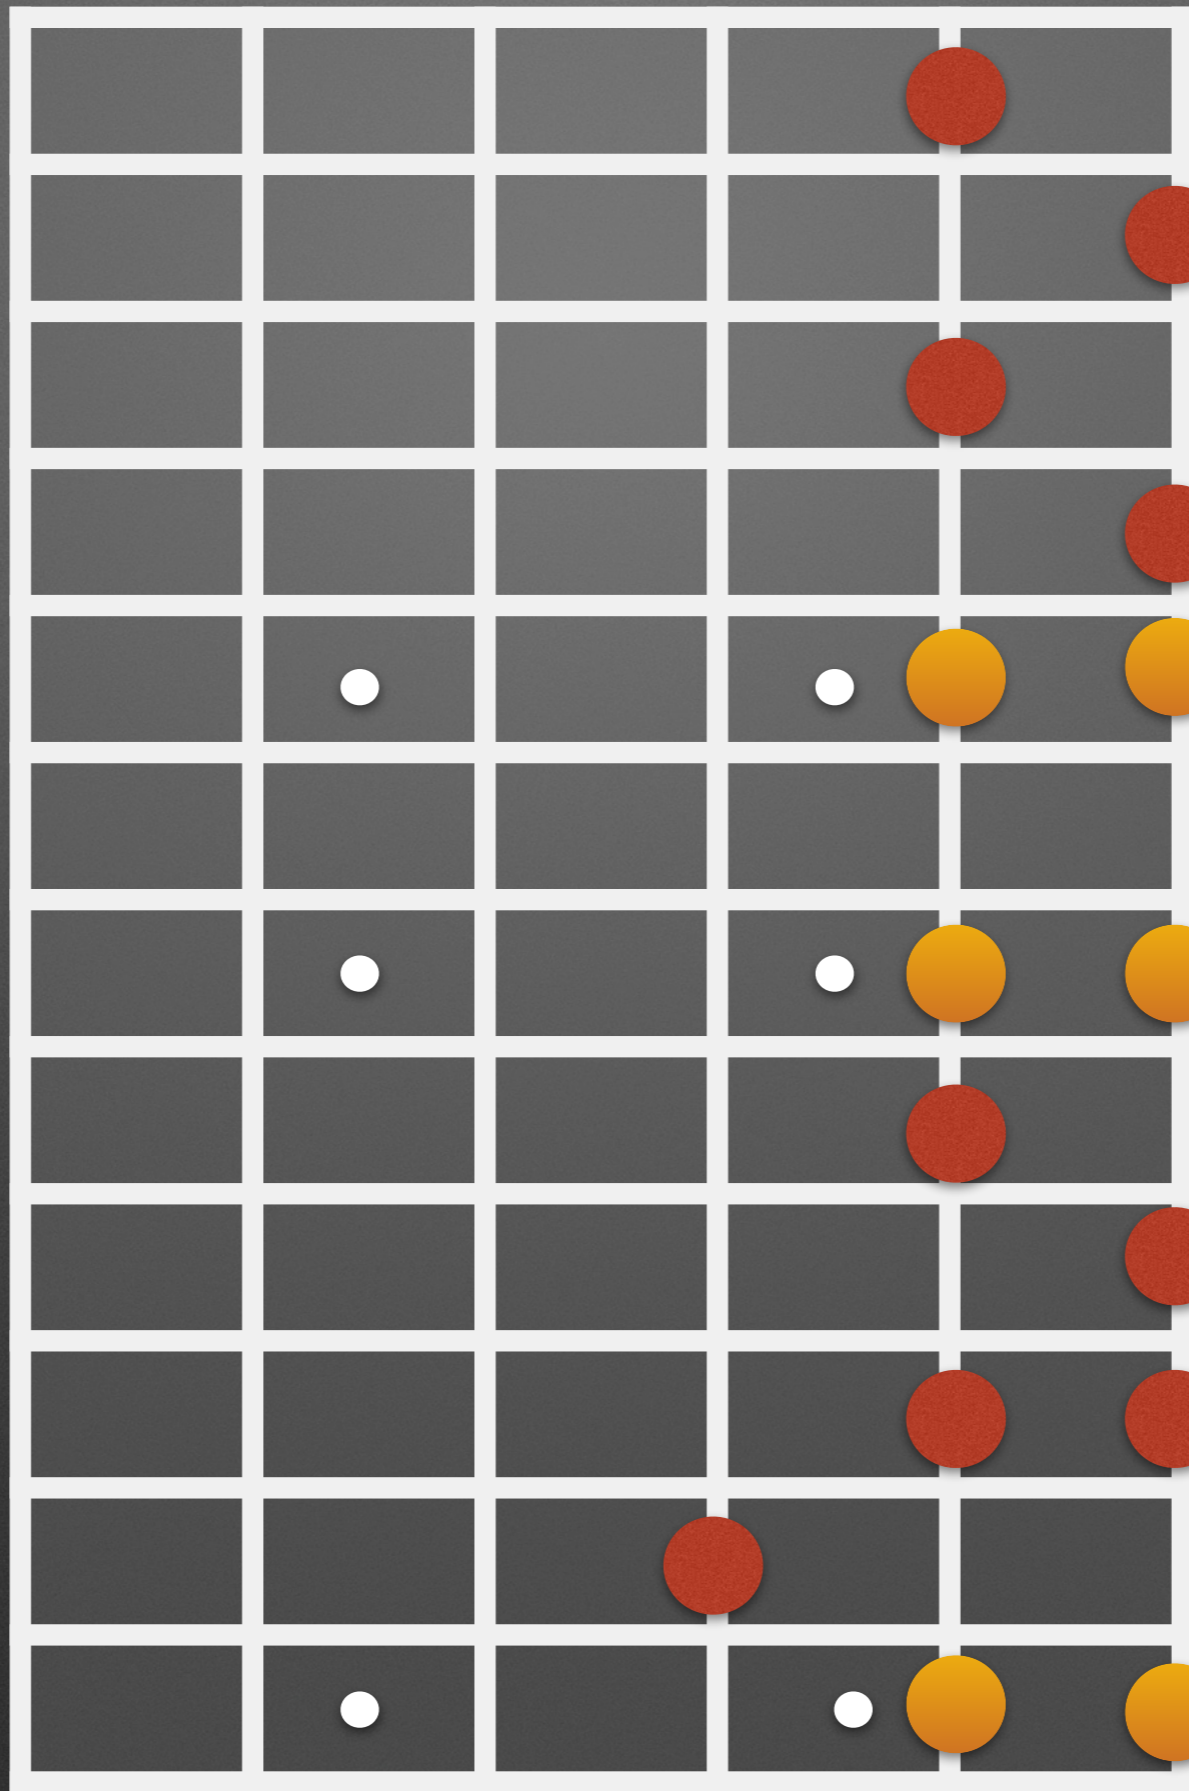

Am

Bm

C

D

Em

F#dim

G