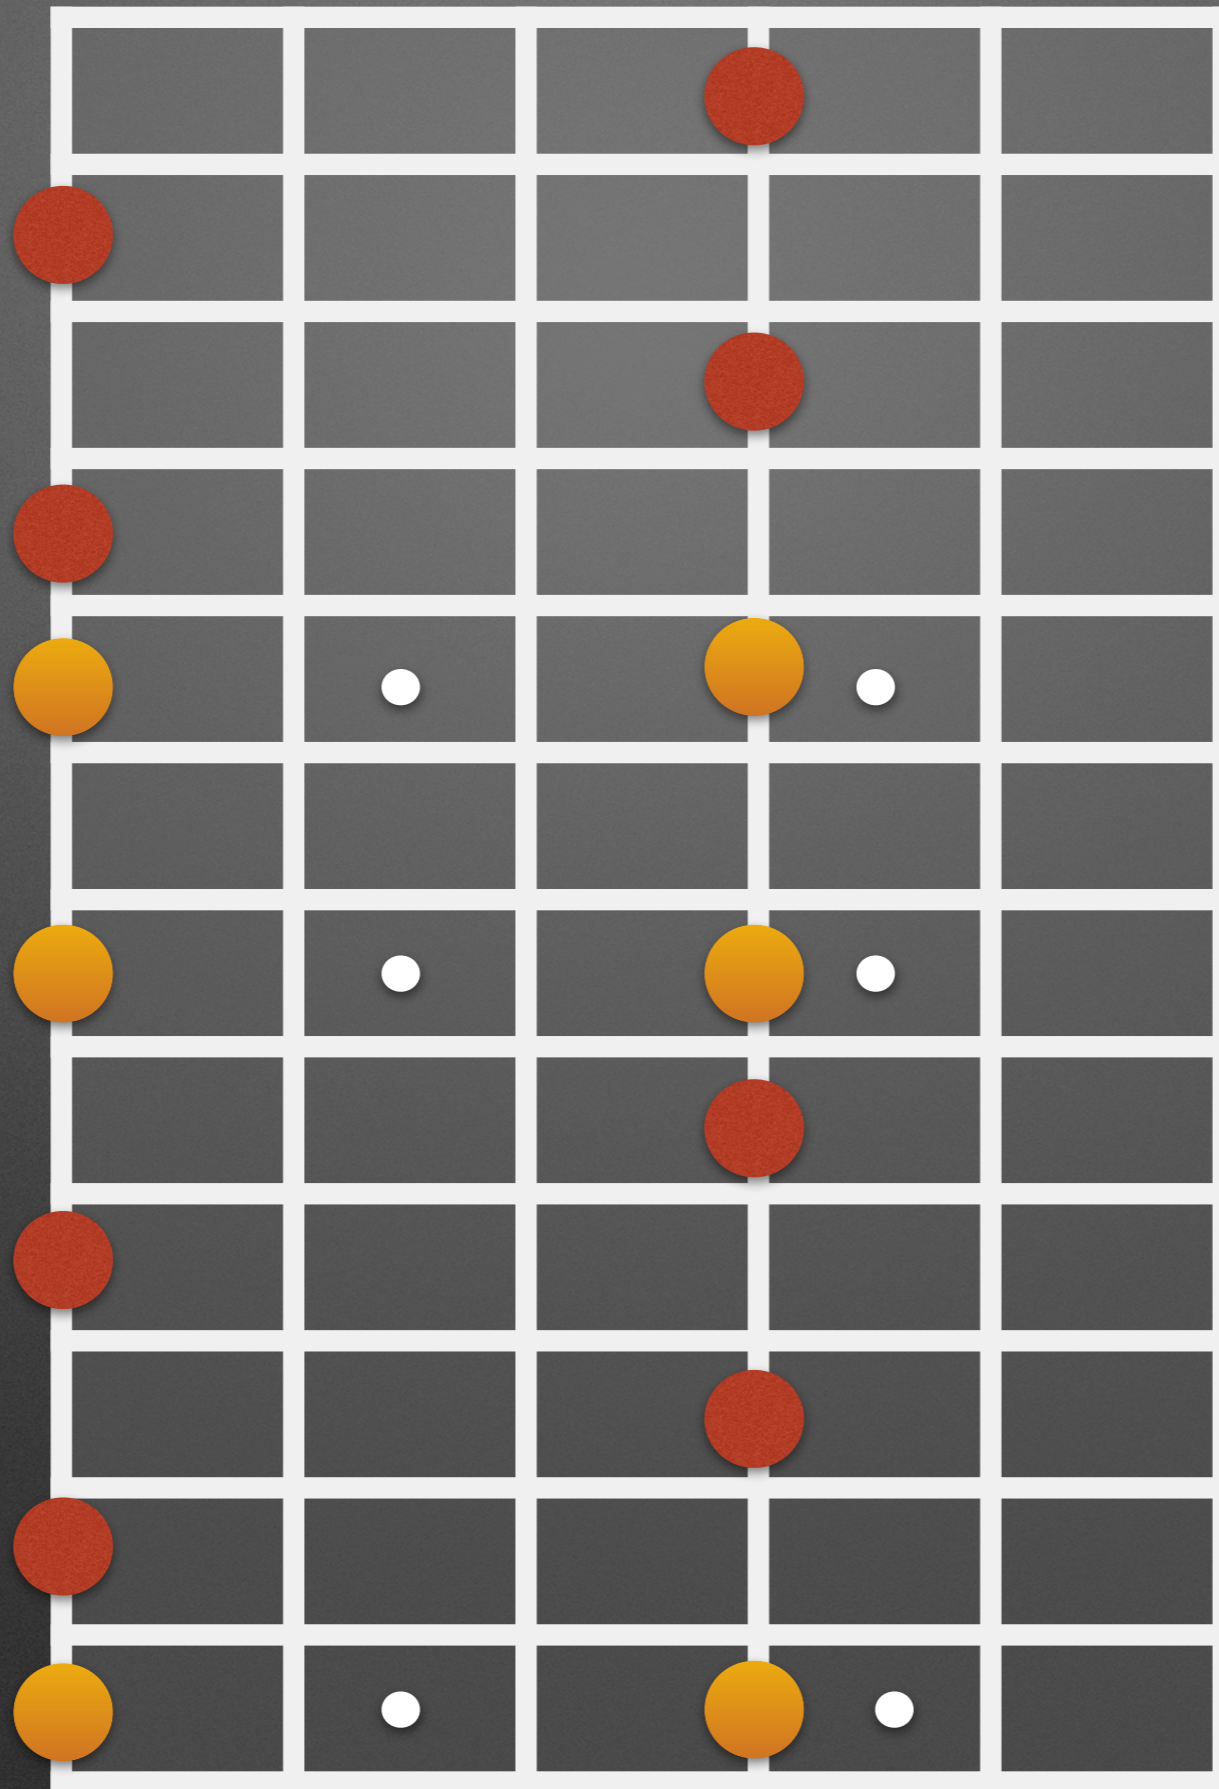

Em

F#m

G

A

Bm

C#m

D