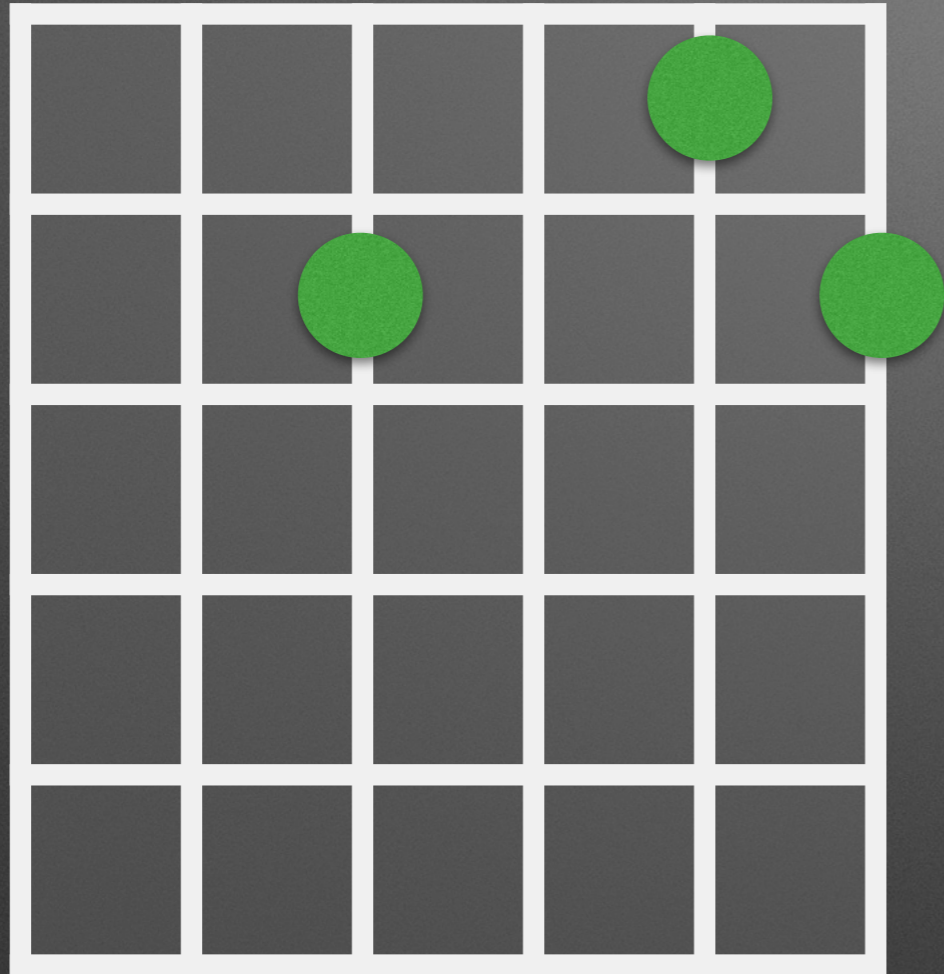

D7

**You Gotta Move
Walking After Midnight
Blowing in the Wind
Drift Away
Sorrow Stings**

Power Rock Tuning

E

A

D

G

B