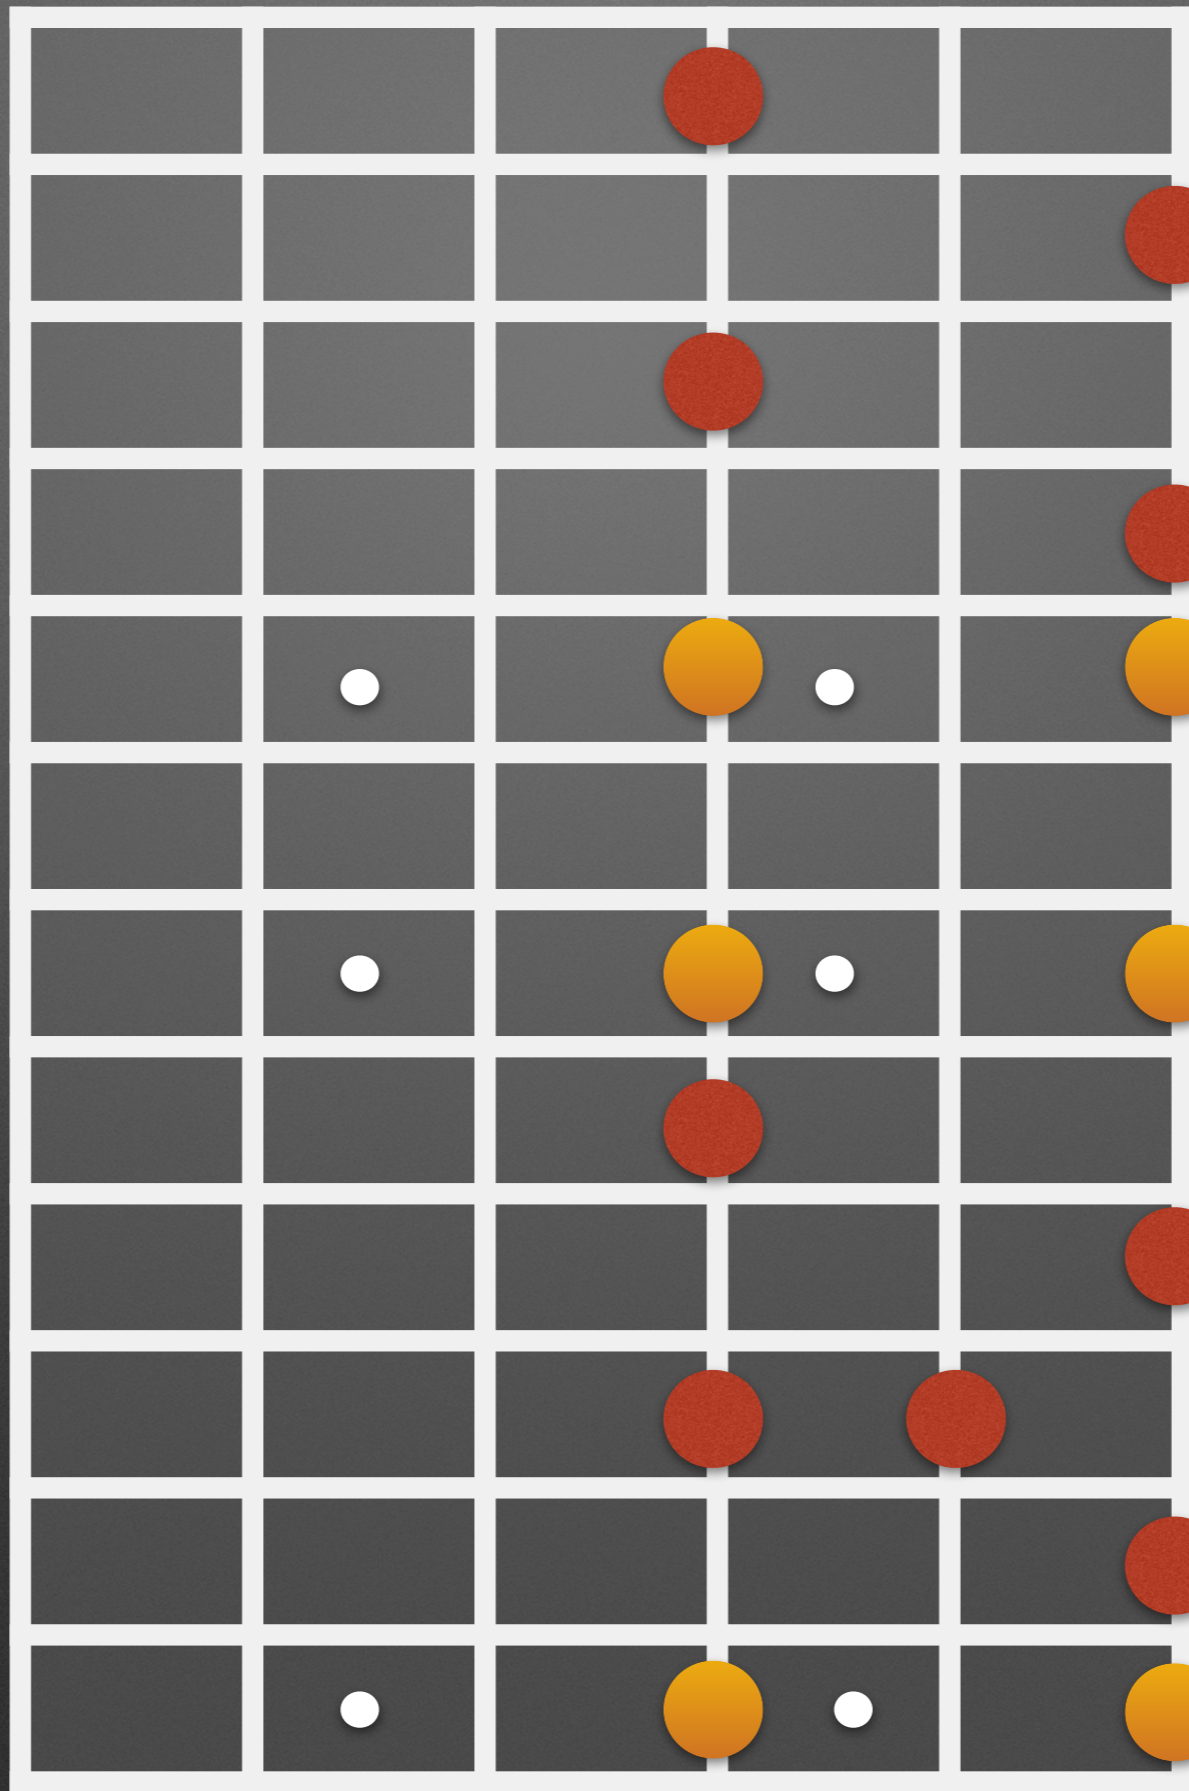

Alternate Tunings

To Support Accessibility on Guitar

with **Wade Richards**
& **Nick Lord**

Open D Tuning

E

A

D

G

B

E

D

F#

A

D

Minor shape

Major shape