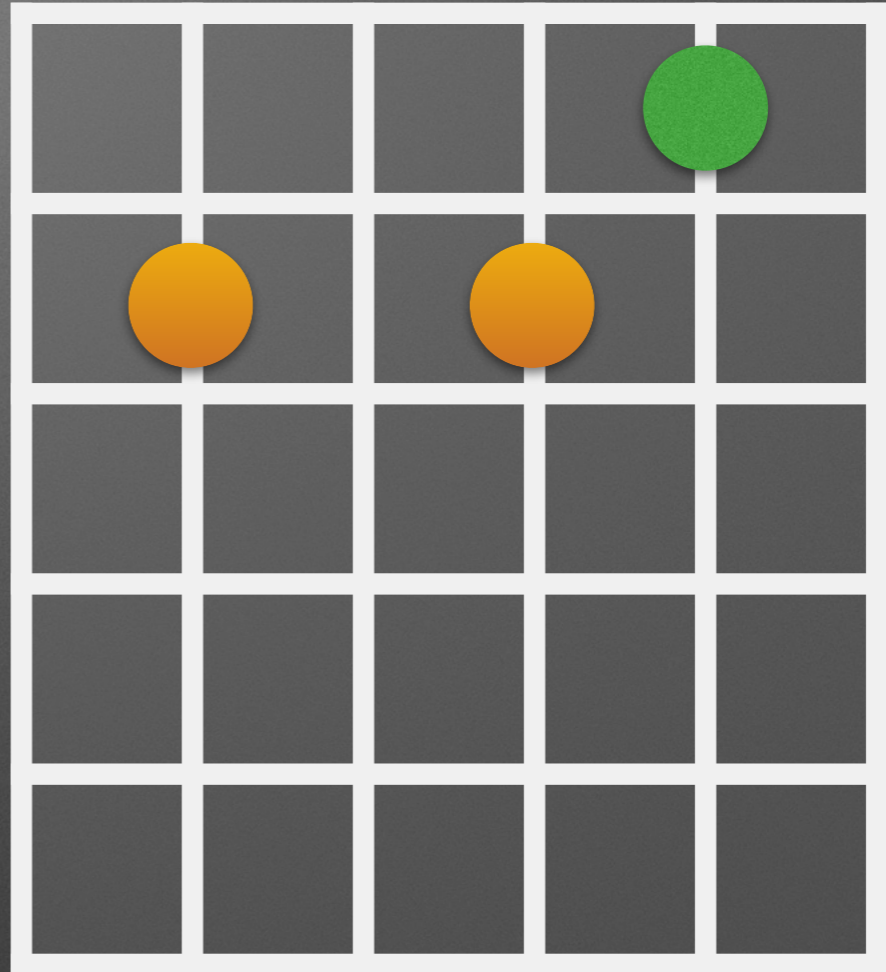

D7

**You Gotta Move
Walking After Midnight
Blowing in the Wind
Drift Away
Sorrow Stings**

Power Rock Tuning

E

A

D

G

B